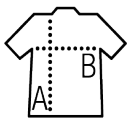

SOL'S TURBO

KNITTED FLEECE JACKET

SOL'S®
the fair spirit

01652

Quality

POLYESTER 340 - UNISEX
100% polyester
Brushed inside

Style

Available sizes

Sizes	XS	S	M	L	XL	XXL	3XL	4XL	5XL
A/B	68/51	69/54	70/57	71/60	72/63	73/66	74/69	75/72	76/75

Available colours

Red / Black

Bugatti blue / Navy pro

Dark grey / Black

Packaging

Carton size : 58 x 40 x 52 cm

Weight per carton : 13.00kg